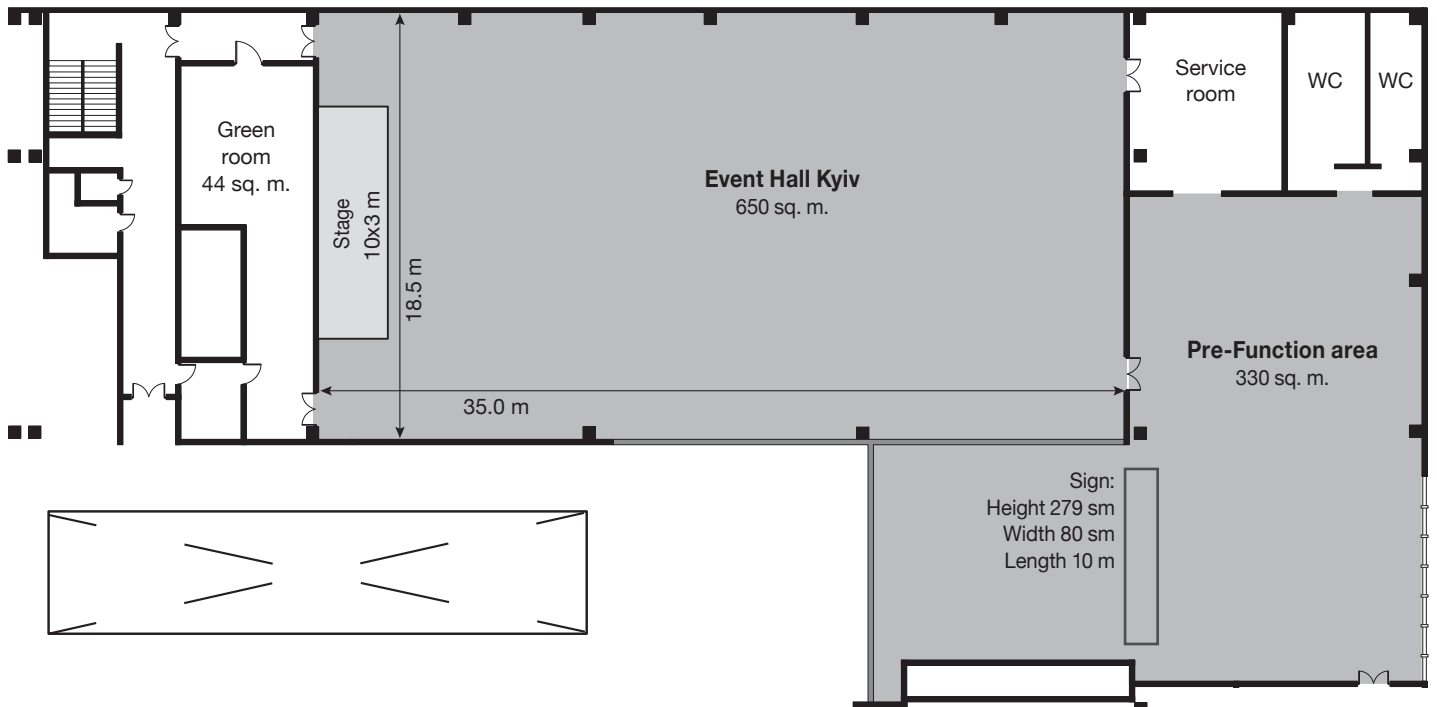

Dimensions & Equipment specifications

Sound absorbing partitions	Hall and pre-function area could be divided into 2 separate zones
Dimensions of 2 media screens / 1 media screen	Length x Height: 8.34 m x 2.36 m / 4.17 m x 2.36 m (188")
Media screens resolution	Full HD (1920x1080)
Number of TV screens / size / type	8 / 55 / Full HD
Sound system	Bosch 360 W
Connectors to output the content on the screens	(VGA and Sound, HDMI) 4
Conference system	8 consoles for delegates
Sound sources	30
Electricity sources	10
Sound & Light	centralized / separately
Basculc	Length: 9 m, automatically, max load up to 500 kg

Event Hall Kyiv