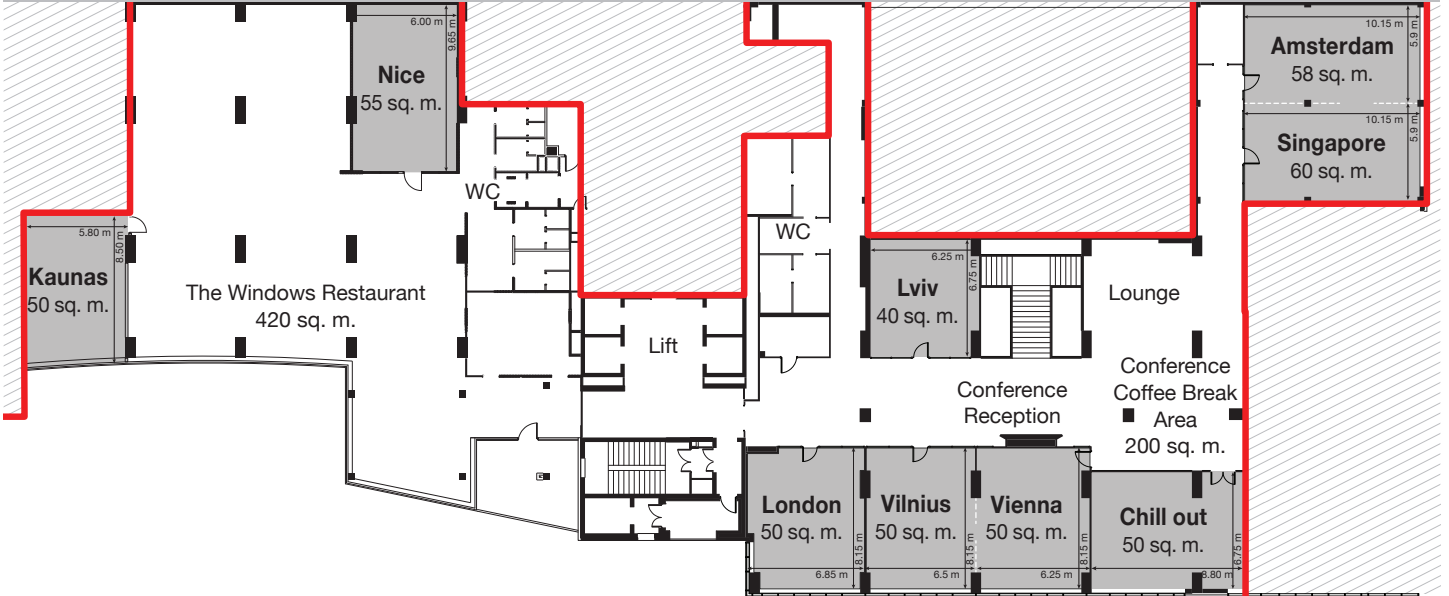

Conference Center • 2nd floor